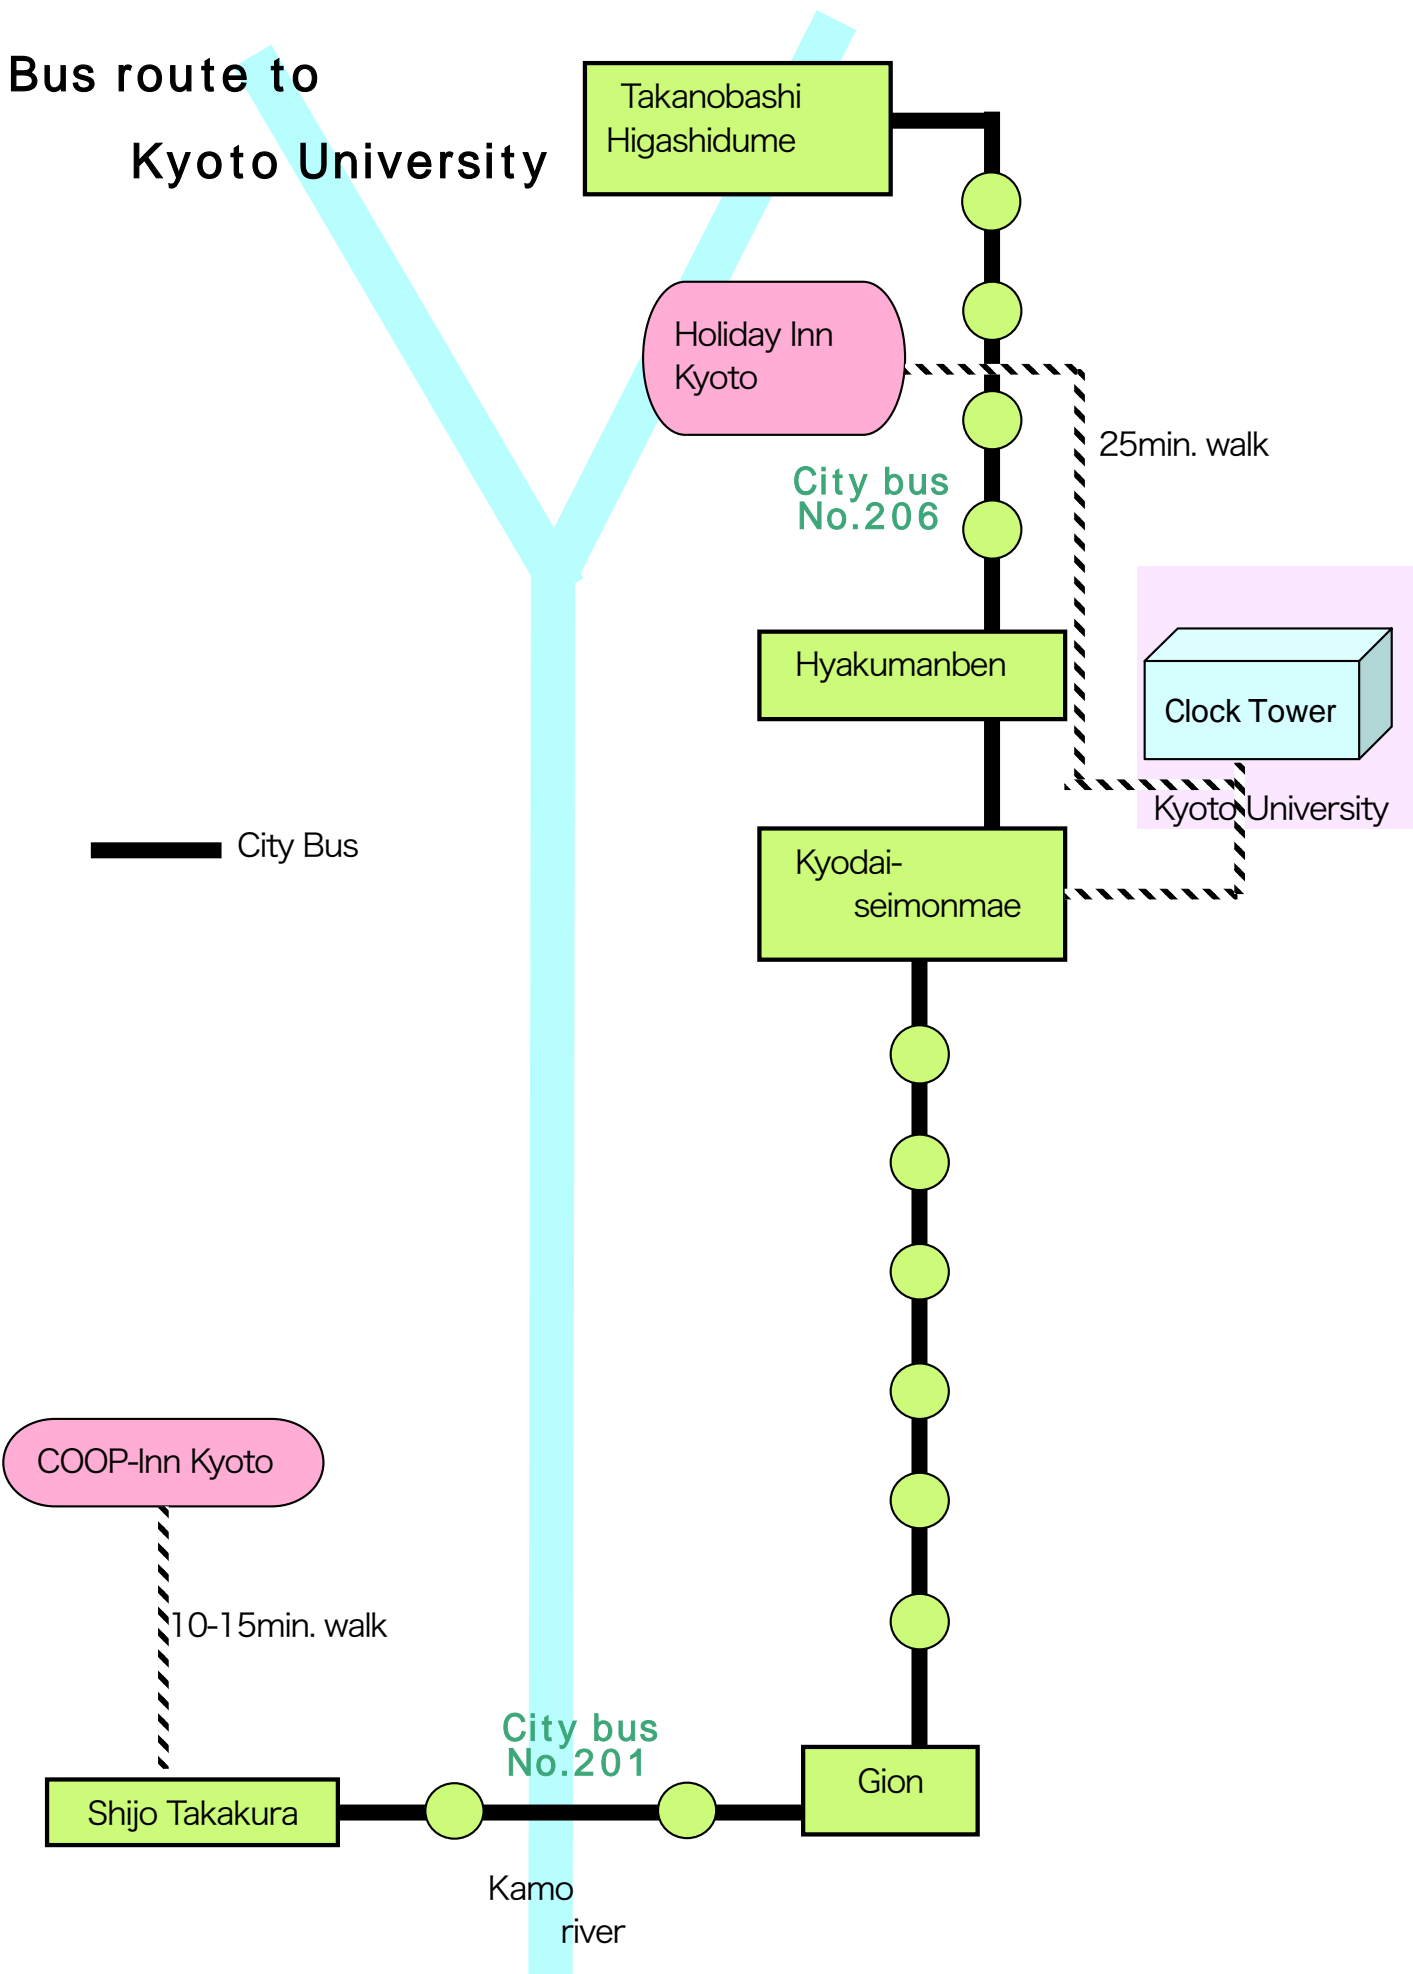

Bus route to Kyoto University

Takanobashi
Higashidume

Holiday Inn
Kyoto

City bus
No.206

Hyakumanben

Kyodai-
seimonmae

25min. walk

City Bus

COOP-Inn Kyoto

10-15min. walk

Shijo Takakura

City bus
No.201

Gion

Kamo
river

Map around Holiday Inn Kyoto

Kyoto City Bus
(Takanobashi Higashitsume)
206 for JR Kyoto Sta.

Kitaoji Street

KAWABATA Street

TAKANNO RIVER